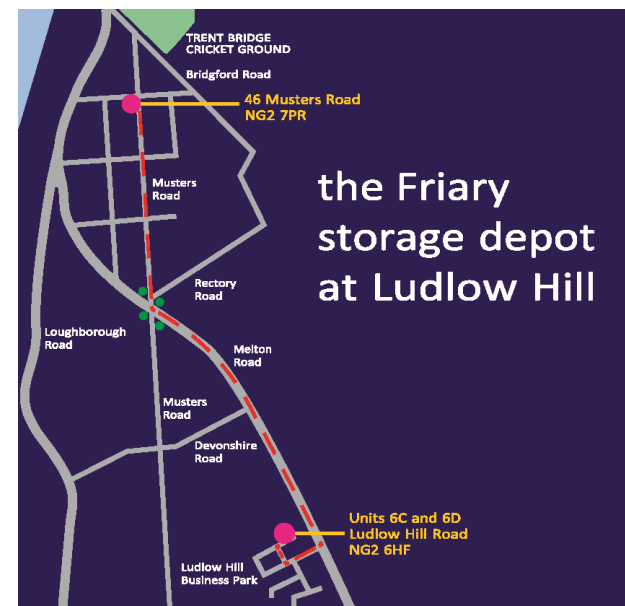

the Friary
Working
locally to end
homelessness

Please take all donations to
the Friary storage depot

Unit 6c, Ludlow Hill Rd,
West Bridgford, NG2 6HF
Telephone 0115 998 1764

Open Tuesdays and Thursdays
10am – 3pm