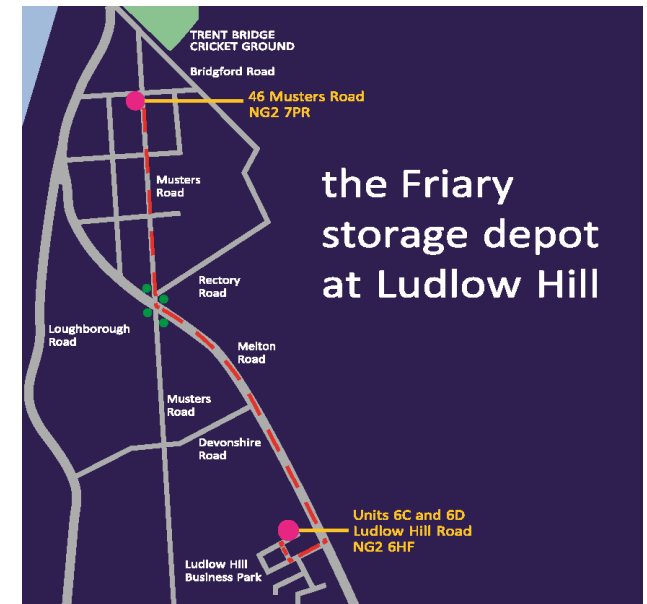

Household

Bedding – duvets, duvet covers

Sheets, pillows & pillow cases

Towels

Curtains

Tea towels

Saucepans

Plates, bowls & mugs

Dishes

Cutlery & Utensils

Washing up bowls & liquid

Toasters

Microwaves

Lamps

Clocks

Irons

Toiletries

Soap

Shower gel

Toothbrushes & toothpaste

Razors & Shaving foam / gel

Deodorant (roll on & spray)

Nail Clippers

Shampoo & Conditioner

Talc

Ways to Give

As always the best way you can support the Friary is through regular financial giving which enables us to properly plan for future long-term services.

Please visit our website

www.the-friary.org.uk

for easy to follow details on how to donate.

For specific enquiries contact the Friary Office on 0115 981 0009 or email admin@the-friary.org.uk

46 Musters Road
West Bridgford
Nottingham
NG2 7PR
0115 982 5448

www.the-friary.org.uk

admin@the-friary.org.uk

[@theFriary88](https://www.instagram.com/theFriary88)

Registered Charity Number 1056825
Registered in England & Wales No. 3190740

Thank You
your continued support
is very much valued!

the Friary
Working
locally to end
homelessness

Please take all donations to
the Friary storage depot

Unit 6c, Ludlow Hill Rd,
West Bridgford, NG2 6HF
Telephone 0115 998 1764

Open Tuesdays and Thursdays
10am – 3pm